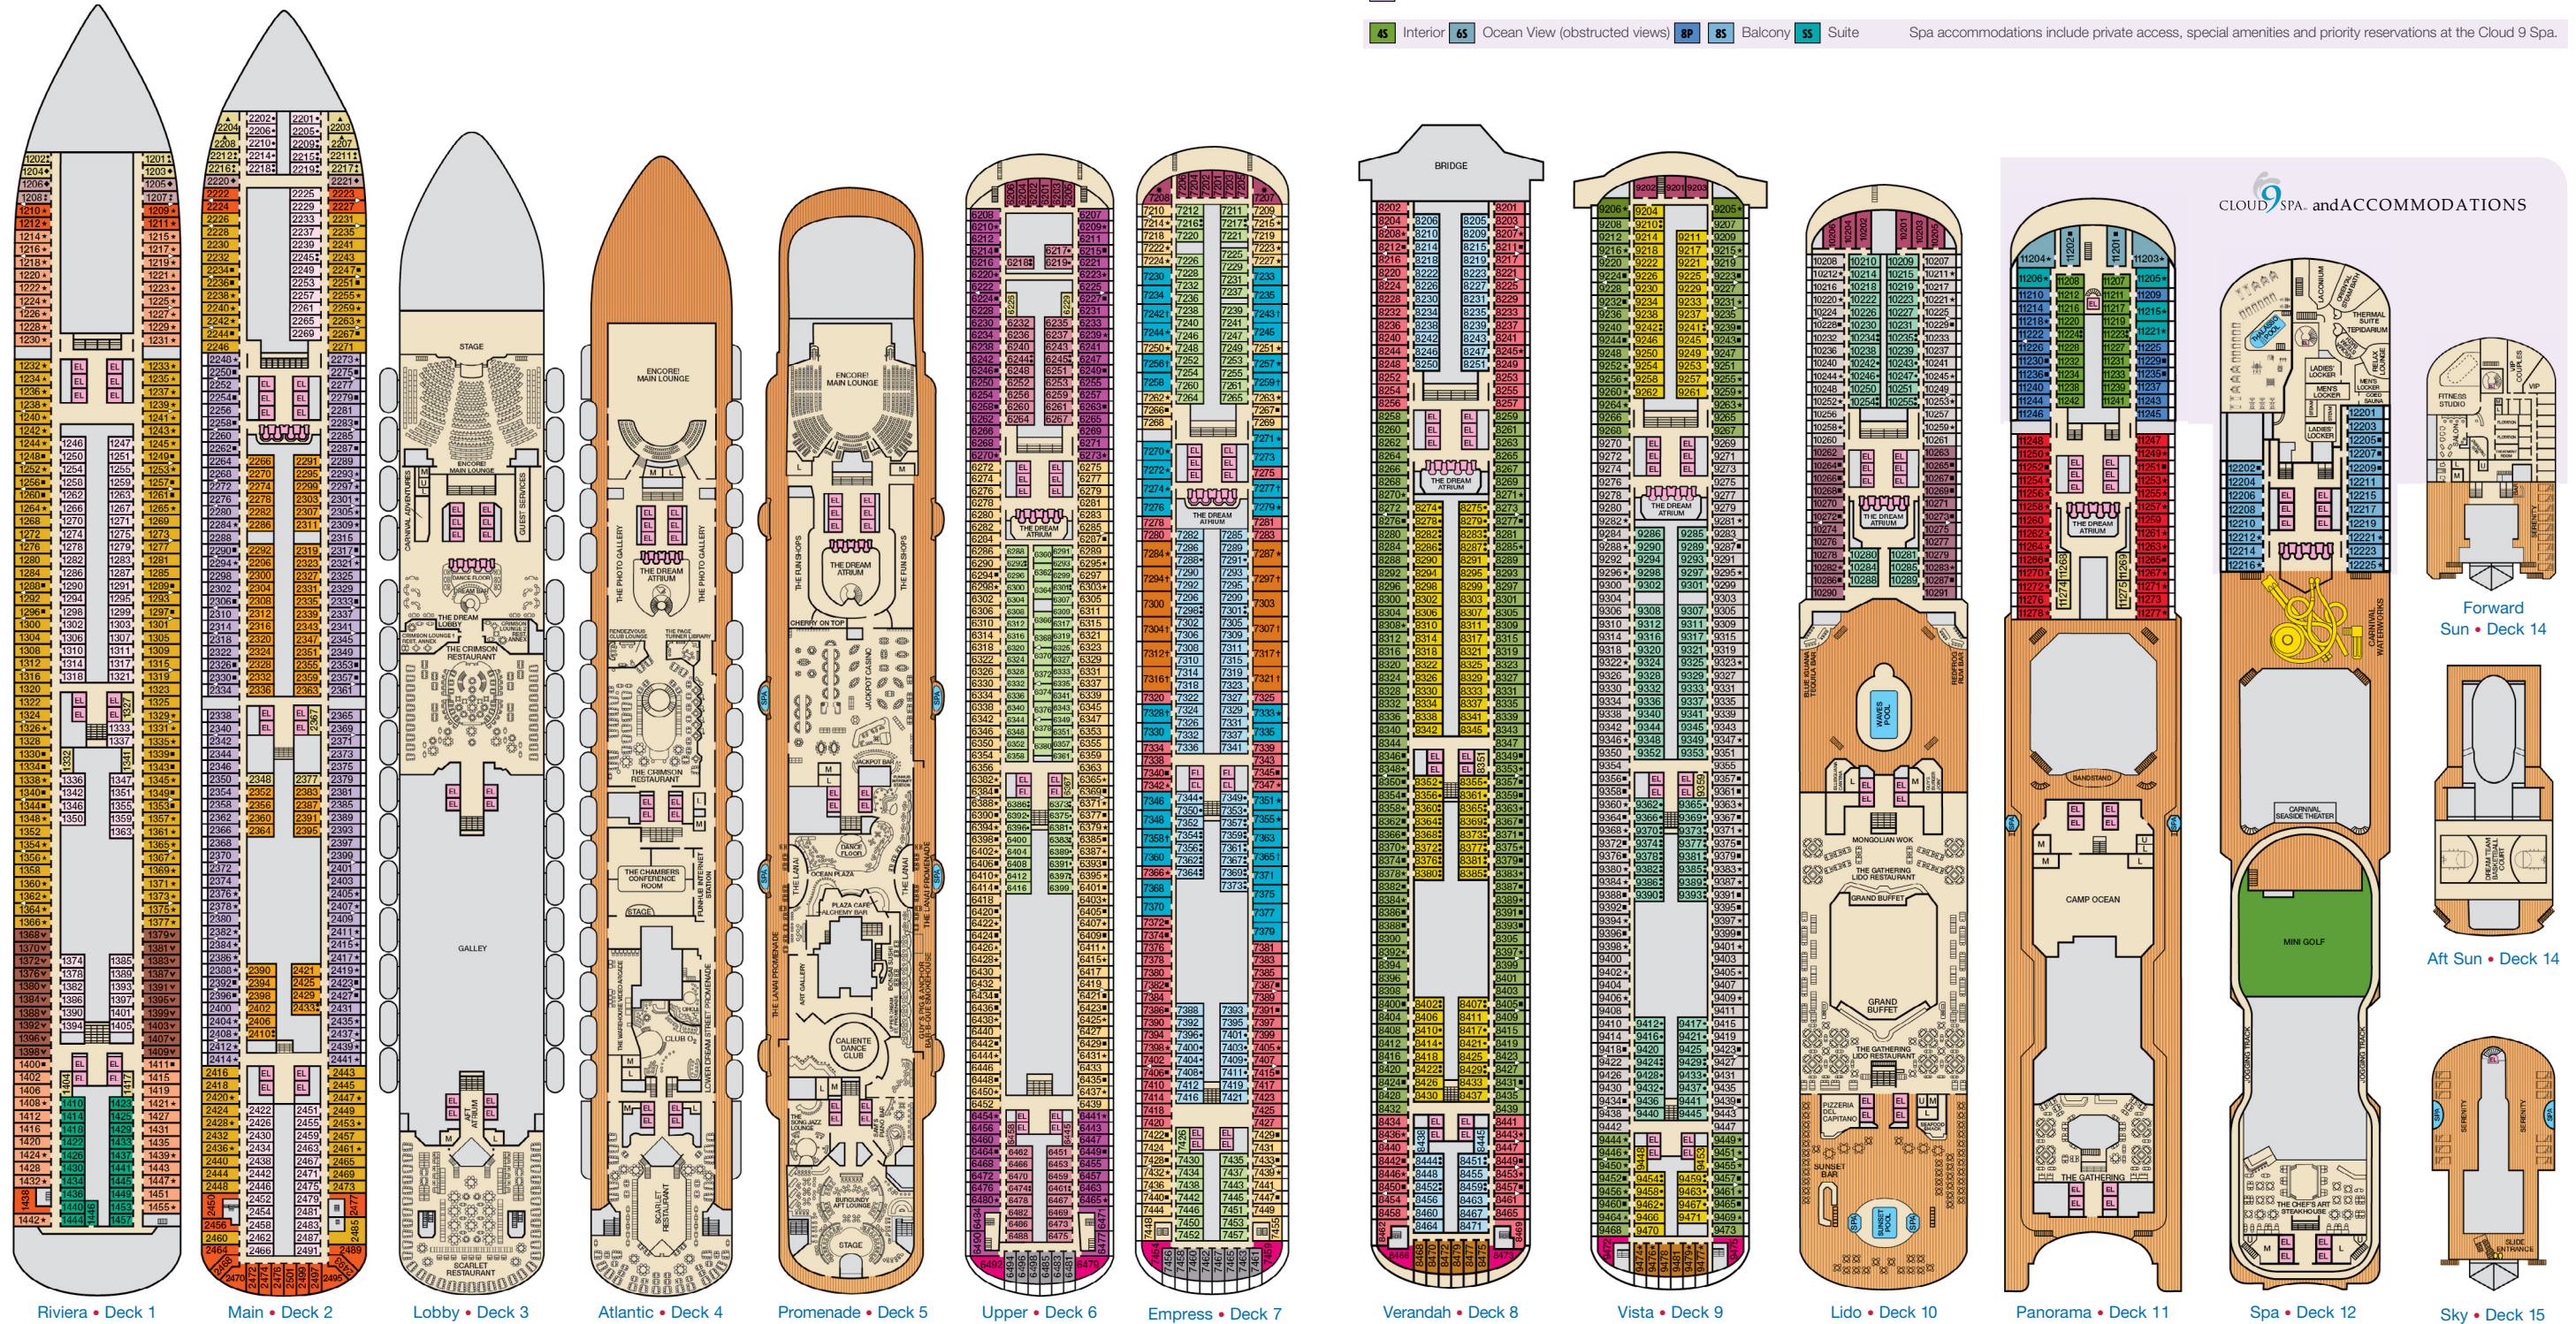

4S Interior 6S Ocean View (obstructed views) 8P 8S Balcony SS Suite Spa accommodations include private access, special amenities and priority reservations at the Cloud 9 Spa.

Gross Tonnage: 130,000 Length: 1,004 Feet Beam: 122 Feet  
 Cruising Speed: 20 Knots Guest Capacity: 3,646 (Double Occupancy)  
 Total Staff: 1,369 Registry: Panama

Gross Tonnage: 130,000 Length: 1,004 Feet Beam: 122 Feet Cruising Speed: 20 Knots  
Guest Capacity: 3,646 (Double Occupancy) Total Staff: 1,369 Registry: Panama