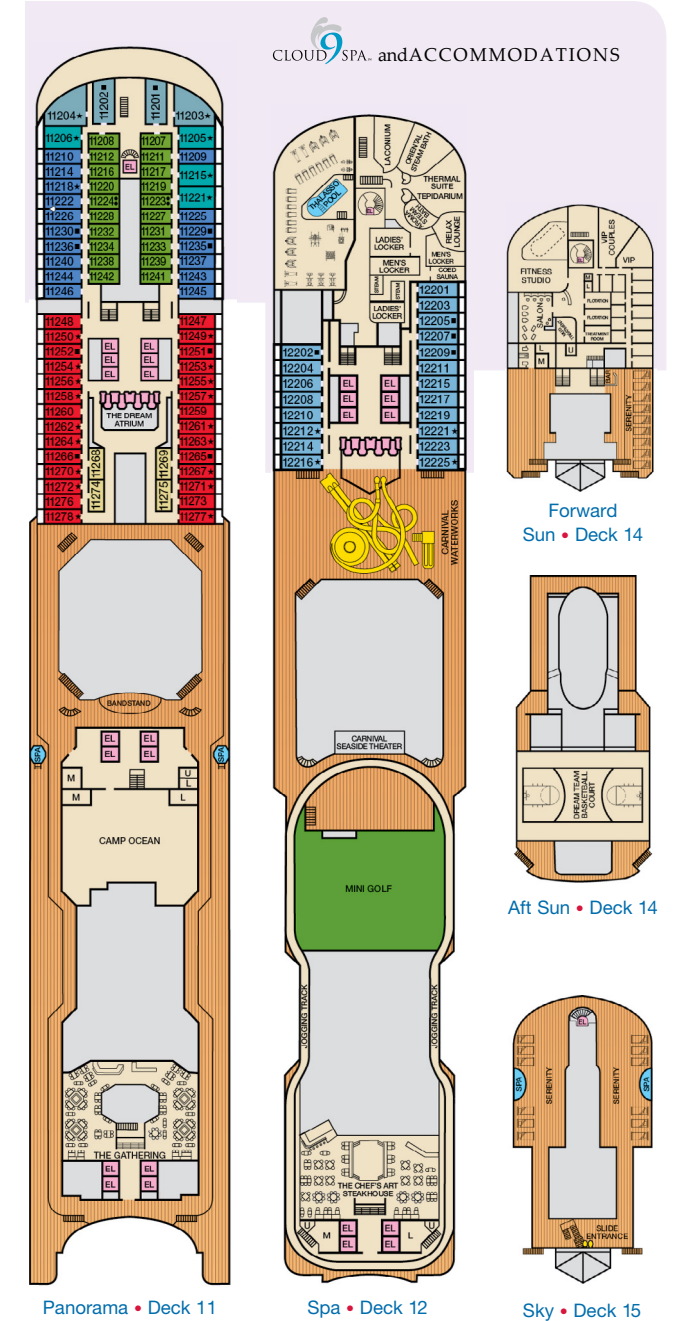

CLOUD SPA and ACCOMMODATIONS