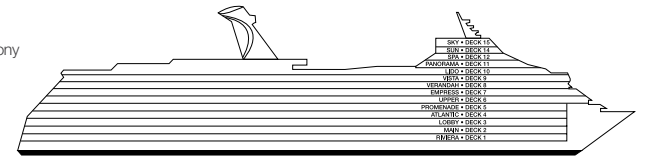

- † 2 Twin Beds (convert to King) and Double Sofa Bed
- ▼ 2 Twin Beds (convert to King), Single Sofa Bed and 2 Upper Pullmans. Beds do not convert to King when both Upper Pullmans in use.
- Stateroom with 2 Porthole Windows
- ◊ Connecting staterooms (ideal for families and groups of friends)
- ★ Twin beds do not convert to a King Bed.

6L 6M 8A JS Staterooms and Suites with obstructed views: 1432, 1447, 2448, 2473, 9205, 9206.

All accommodations are non-smoking.

Accessible staterooms are available for guests with disabilities. Please contact Guest Access Services at 1-800-438-6744 ext. 70025 for details, or visit <http://www.carnival.com/about-carnival/special-needs.aspx>.

CATEGORIES

- 1A Interior Upper/Lower
- PT Porthole
- 4A 4B 4C 4D 4E 4F 4G 4H Interior
- 4J Interior with Picture Window (obstructed views)
- 6A Ocean View
- 6L 6M 6N Deluxe Ocean View
- 7C Cove Balcony
- 8A 8B 8C 8D 8E 8F 8G Balcony
- 8M 8N Aft-View Extended Balcony
- 9C Premium Vista Balcony
- JS Junior Suite
- OS Ocean Suite
- GS Grand Suite

4S Interior 6S Ocean View (obstructed views) 8P 8S Balcony SS Suite Spa accommodations include private access, special amenities and priority reservations at the Cloud 9 Spa.