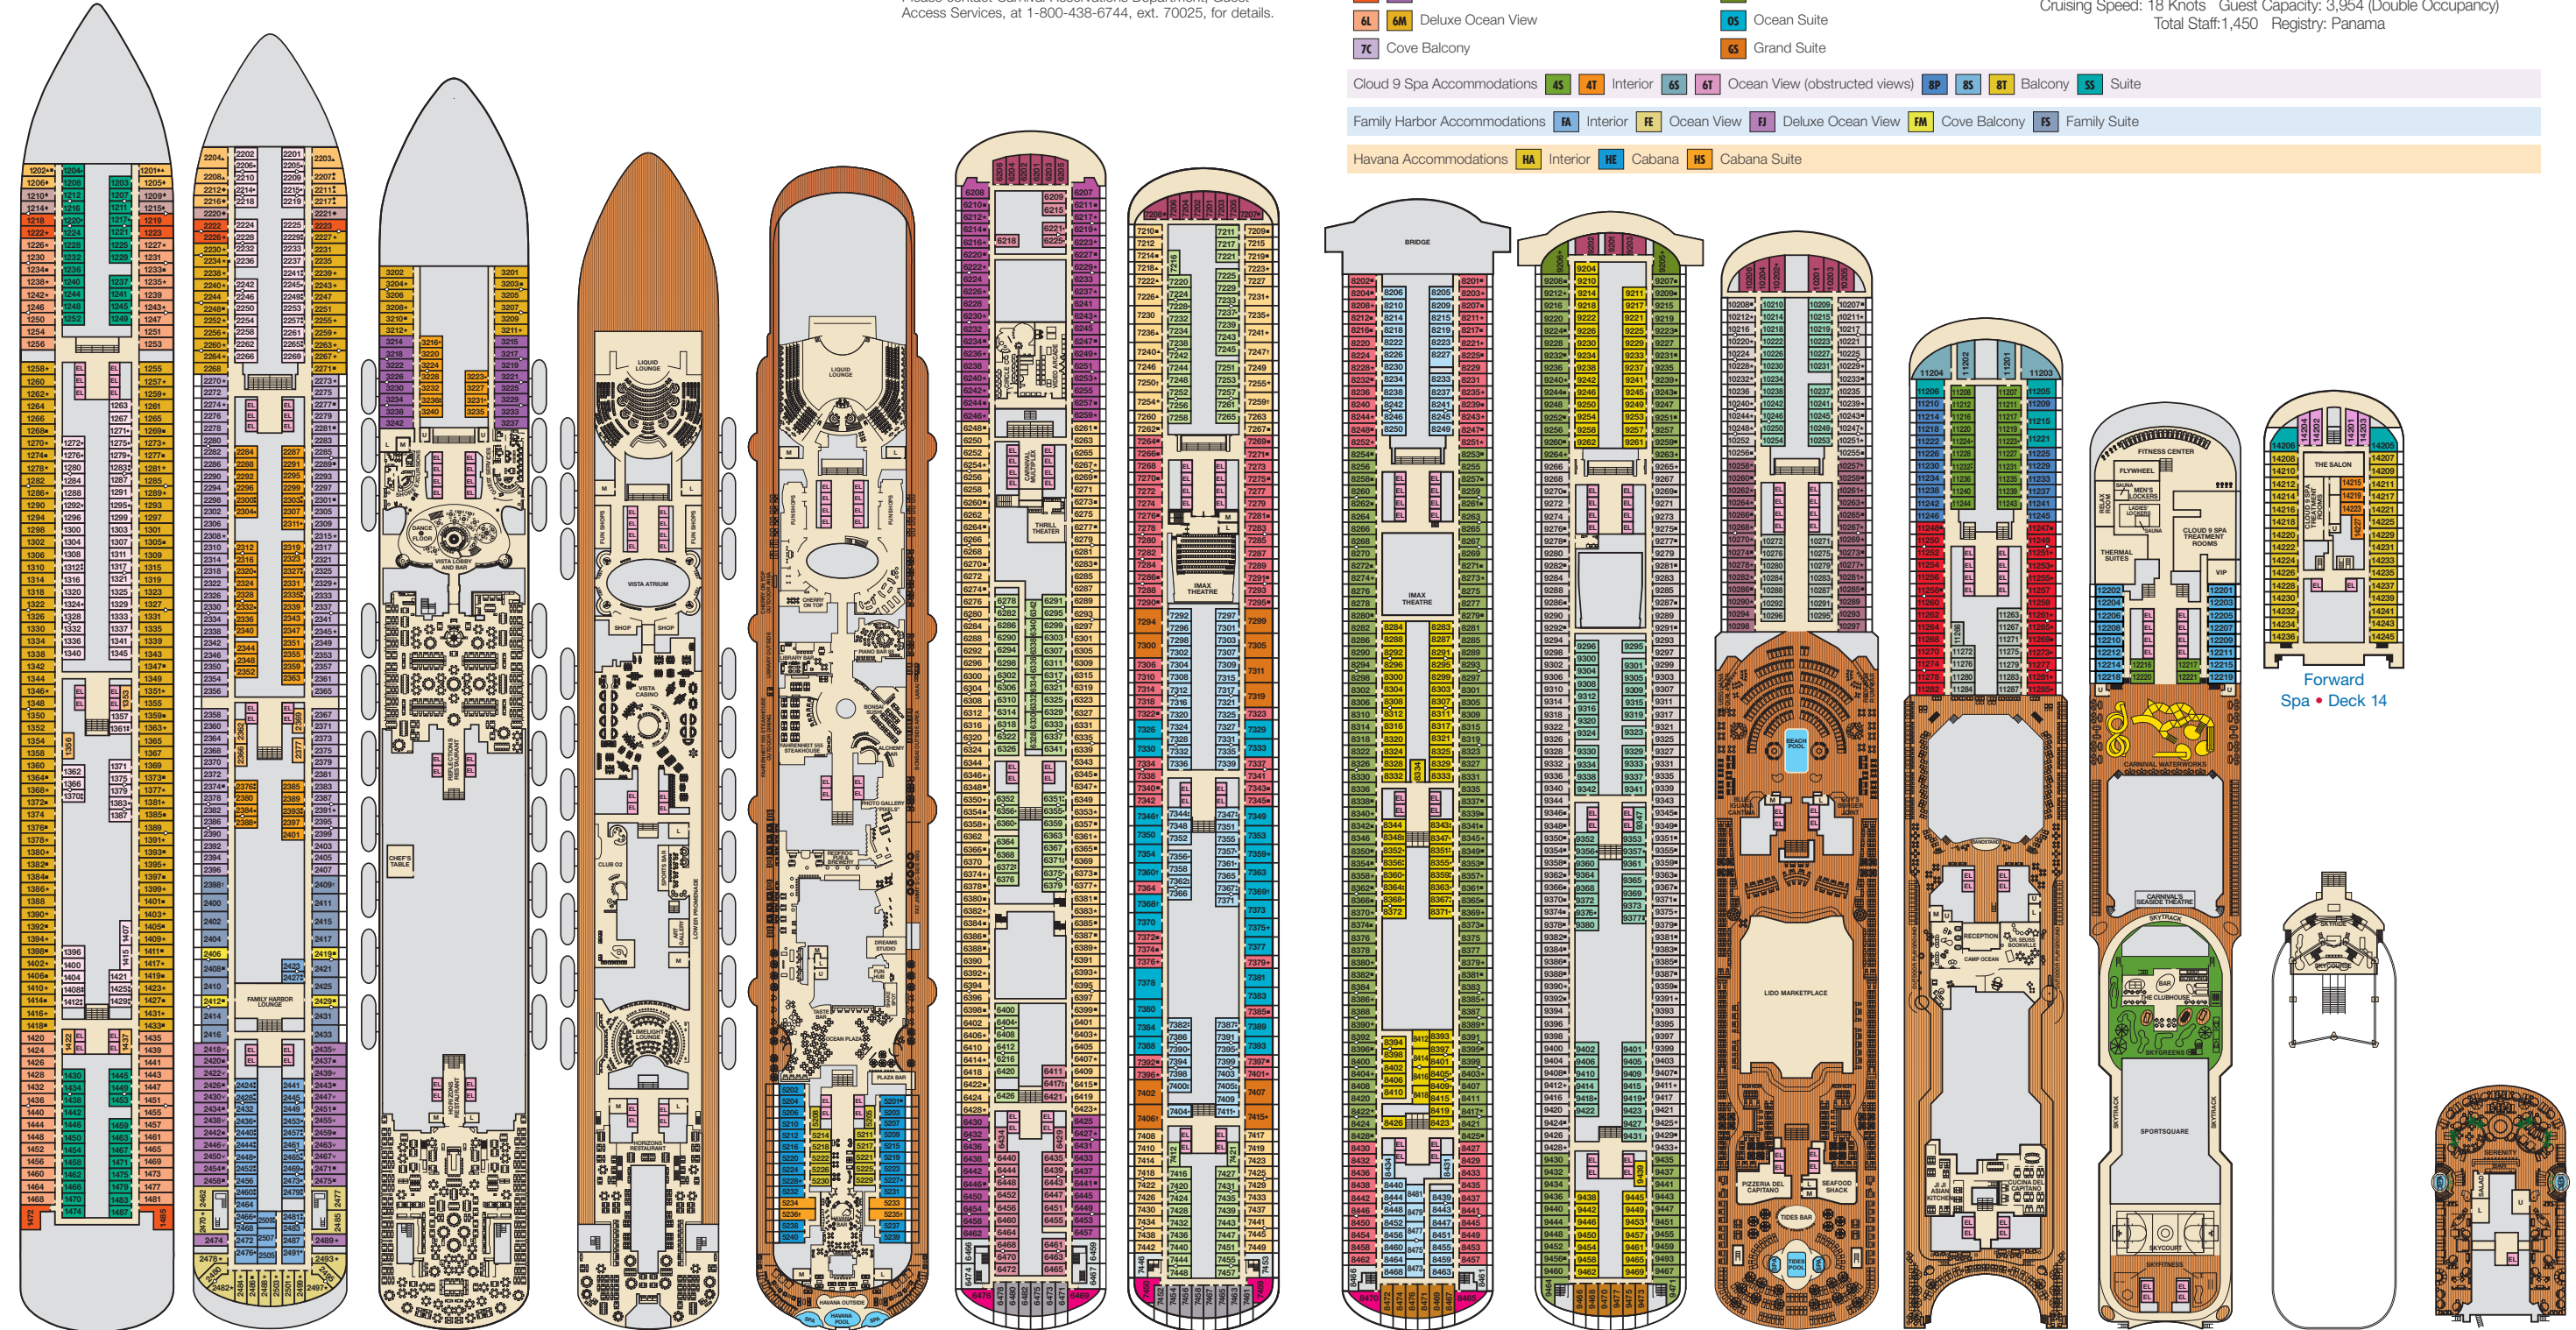

CATEGORIES

- 1A Interior Upper/Lower
- PT Porthole
- 4A 4B 4C 4D 4E 4F 4G 4H 4I Interior
- 4J Interior with Picture Window (obstructed views)
- 6A 6B Ocean View
- 6L 6M Deluxe Ocean View
- 7C Cove Balcony
- 8A 8B 8C 8D 8E 8F 8G Balcony
- 9B Premium Balcony
- 8M 8N Aft-View Extended Balcony
- 9C Premium Vista Balcony
- JS Junior Suite
- OS Ocean Suite
- GS Grand Suite

Gross Tonnage: 133,500 Length: 1,055 feet Beam: 122 feet
 Cruising Speed: 18 Knots Guest Capacity: 3,954 (Double Occupancy)
 Total Staff: 1,450 Registry: Panama

Cloud 9 Spa Accommodations 4S 4T Interior 6S 6T Ocean View (obstructed views) 8P 8S 8T Balcony SS Suite

Family Harbor Accommodations FA Interior FE Ocean View FJ Deluxe Ocean View FM Cove Balcony FS Family Suite

Havana Accommodations HA Interior HE Cabana HS Cabana Suite

Deck 1 Deck 2 Lobby • Deck 3 Mezzanine • Deck 4 Promenade • Deck 5 Deck 6 Deck 7 Deck 8 Deck 9 Deck 10 Lido • Deck 10 Deck 11 Spa, WaterWorks & Sports • Deck 12 Aft Spa • Deck 14 Serenity • Deck 15