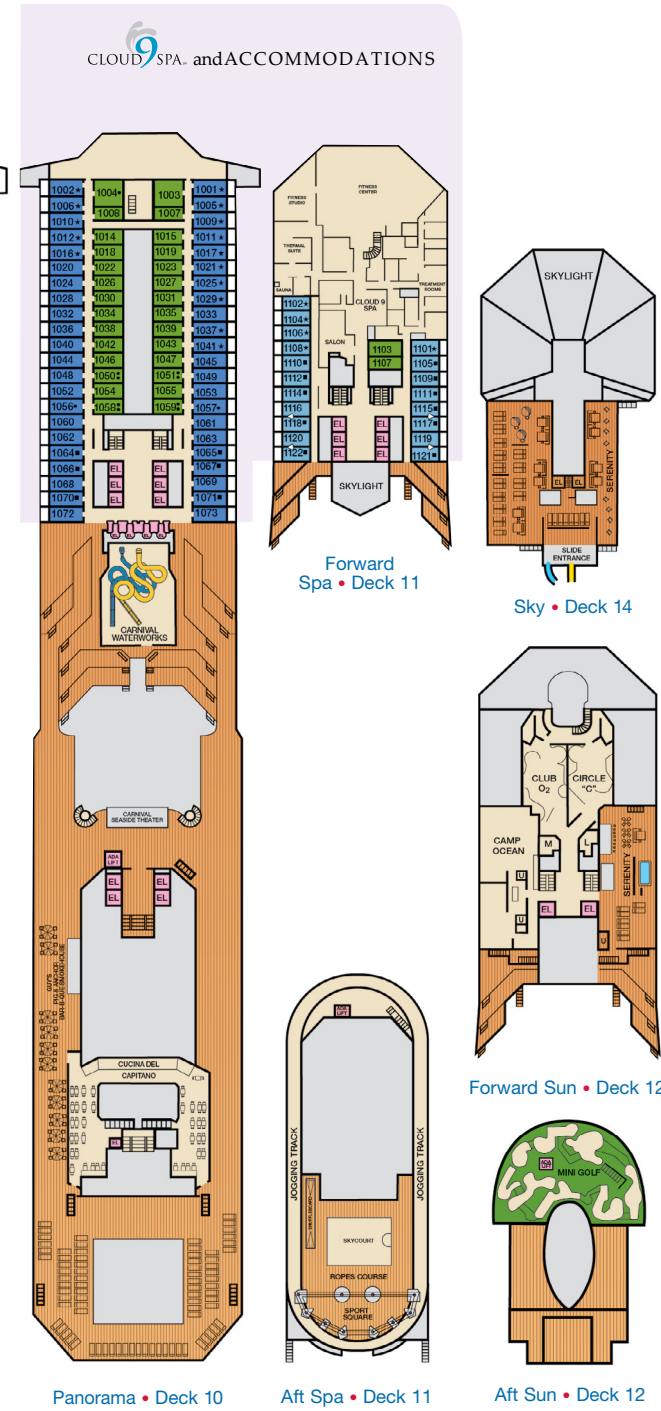

- ▶ 2 Twin Beds (convert to King), Double Sofa Bed and 1 Lower Pullman
- ≡ 2 Twin Beds (convert to King), Single Sofa Bed with Convertible Bunk
- ◊ Stateroom with 2 Porthole Windows
- ◊ Connecting staterooms (ideal for families and groups of friends)
- ★ Twin beds do not convert to a King Bed.
- U Unisex Wheelchair Accessible Restroom

CATEGORIES

- 1A Interior Upper/Lower
- PT Porthole
- 4A 4B 4C 4D 4E 4F 4G 4H Interior
- 4J Interior with Picture Window (walkway view)
- 6A 6B 6C 6D Ocean View
- 6J Scenic Ocean View
- 6K Scenic Grand Ocean View
- 8A 8B 8C 8D 8E Balcony
- 8M 8N Aft-View Extended Balcony
- 9B Premium Balcony
- 9C Premium Vista Balcony
- 0S Ocean Suite
- 0G Grand Suite
- 0E Extended Balcony Grand Suite
- 0S Captain's Suite

Gross Tonnage: 101,509 Length: 893 Feet Beam: 116 Feet  
Cruising Speed: 21 Knots Guest Capacity: 2,984 (Double Occupancy)  
Total Staff: 1,108 Registry: The Bahamas

Cloud 9 Spa Accommodations 4S Interior 8P 8S Balcony

Riviera • Deck 1 Main • Deck 2 Lobby • Deck 3 Atlantic • Deck 4 Promenade • Deck 5 Upper • Deck 6 Empress • Deck 7 Verandah • Deck 8 Lido • Deck 9 Panorama • Deck 10 Aft Spa • Deck 11 Aft Sun • Deck 12