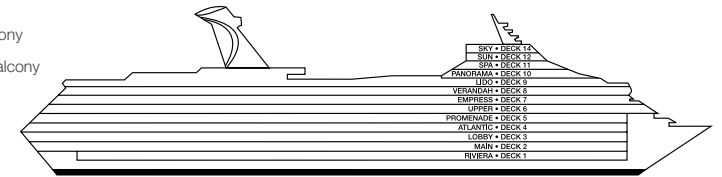

ACCOMMODATIONS SYMBOL LEGEND

- ▲ Twin Bed and Single Sofa Bed
- ★ 2 Twin Beds (convert to King) and Single Sofa Bed
- 2 Twin Beds (convert to King) and 1 Upper Pullman
- 2 Twin Beds (convert to King) and 2 Upper Pullmans
- 2 Twin Beds (convert to King), Single Sofa Bed and 1 Upper Pullman
- † 2 Twin Beds (convert to King) and Double Sofa Bed

Gross Tonnage: 101,509 Length: 893 Feet Beam: 116 Feet  
Cruising Speed: 21 Knots Guest Capacity: 2,984 (Double Occupancy)  
Total Staff: 1,108 Registry: The Bahamas

Cloud 9 Spa Accommodations 4S Interior 8P 8S Balcony