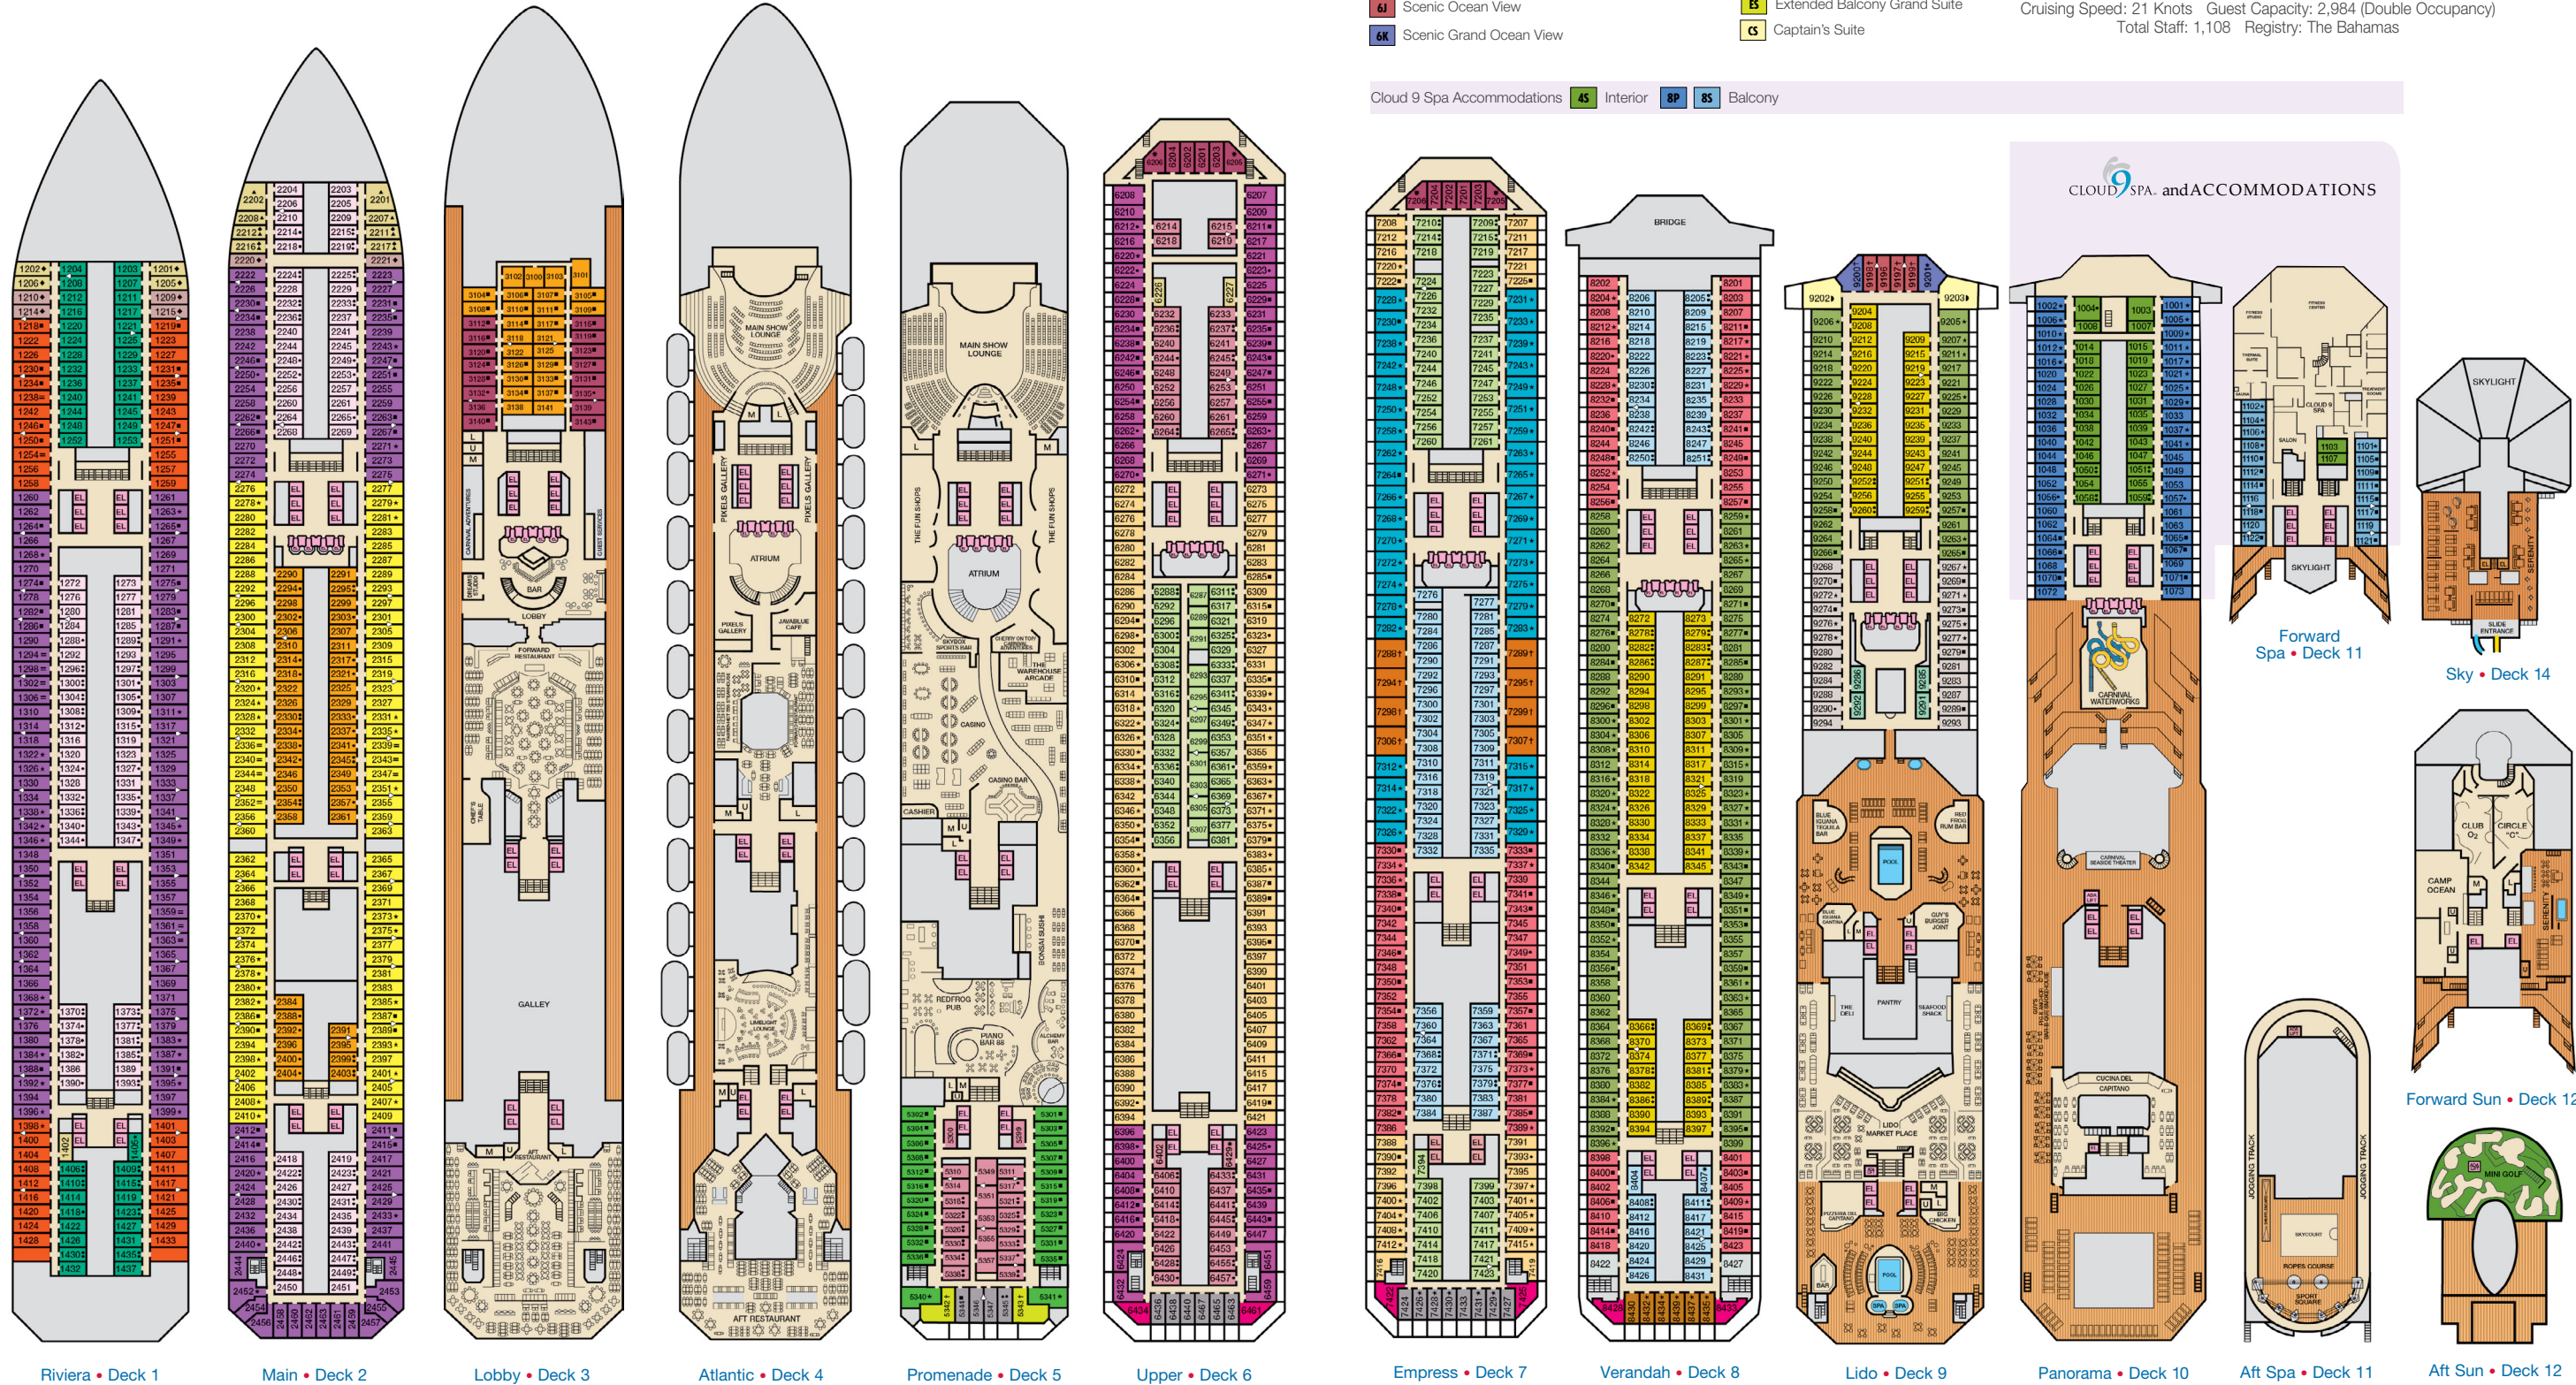

ACCOMMODATIONS SYMBOL LEGEND

- ▲ Twin Bed and Single Sofa Bed
- ★ 2 Twin Beds (convert to King) and Single Sofa Bed
- 2 Twin Beds (convert to King) and 1 Upper Pullman
- 2 Twin Beds (convert to King) and 2 Upper Pullmans
- 2 Twin Beds (convert to King), Single Sofa Bed and 1 Upper Pullman
- † 2 Twin Beds (convert to King) and Double Sofa Bed

- ▶ 2 Twin Beds (convert to King), Double Sofa Bed and 1 Lower Pullman
- ≡ 2 Twin Beds (convert to King), Single Sofa Bed with Convertible Bunk
- ◊ Stateroom with 2 Porthole Windows
- ◊ Connecting staterooms (ideal for families and groups of friends)
- ★ Twin beds do not convert to a King Bed.
- U Unisex Wheelchair Accessible Restroom

Gross Tonnage: 101,509 Length: 893 Feet Beam: 116 Feet  
Cruising Speed: 21 Knots Guest Capacity: 2,984 (Double Occupancy)  
Total Staff: 1,108 Registry: The Bahamas

Cloud 9 Spa Accommodations 4S Interior 8P 8S Balcony

Riviera • Deck 1 Main • Deck 2 Lobby • Deck 3 Atlantic • Deck 4 Promenade • Deck 5 Upper • Deck 6 Empress • Deck 7 Verandah • Deck 8 Lido • Deck 9 Panorama • Deck 10 Aft Spa • Deck 11 Aft Sun • Deck 12