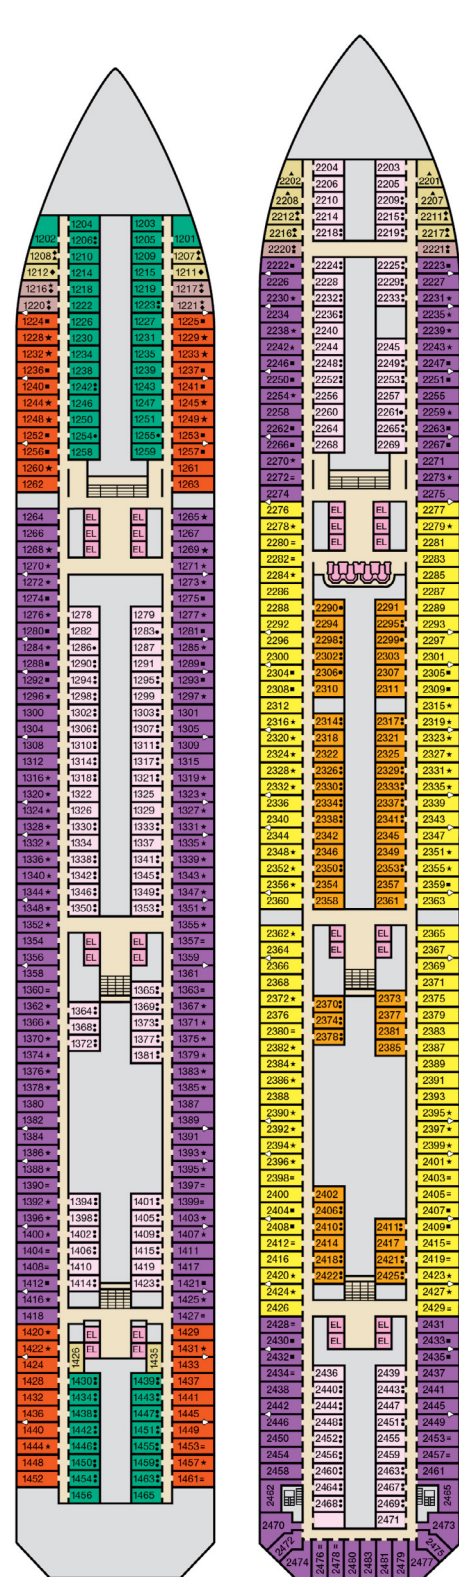

ACCOMMODATIONS SYMBOL LEGEND

- ▲ Twin Bed and Single Sofa Bed
- ★ 2 Twin Beds (convert to King) and Single Sofa Bed
- 2 Twin Beds (convert to King) and 1 Upper Pullman
- ⋮ 2 Twin Beds (convert to King) and 2 Upper Pullmans
- 2 Twin Beds (convert to King), Single Sofa Bed and 1 Upper Pullman
- † 2 Twin Beds (convert to King) and Double Sofa Bed

- ▷ 2 Twin Beds (convert to King), Double Sofa Bed and 1 Lower Pullman
- ≡ 2 Twin Beds (convert to King), Single Sofa Bed with Convertible Bunk
- ◆ Stateroom with 2 Porthole Windows
- ◁ Connecting staterooms (ideal for families and groups of friends)

CATEGORIES

- 1A Interior Upper/Lower
- PT Porthole
- 4A 4B 4C 4D 4E 4F 4G 4H Interior
- 4J Interior with Picture Window (obstructed views)
- 6A 6B 6C Ocean View
- 6J Scenic Ocean View
- 6K Scenic Grand Ocean View
- 8A 8B 8C 8D 8E 8F Balcony
- 8M 8N Aft-View Extended Balcony
- 9B Premium Balcony
- 9C Premium Vista Balcony
- 9S Junior Suite
- 0S Ocean Suite
- 6S Grand Suite
- CS Captain's Suite

Gross Tonnage: 110,000 Length: 952 Feet Beam: 116 Feet
Cruising Speed: 21 Knots Guest Capacity: 2,980 (Double Occupancy)
Total Staff: 1,150 Registry: Panama

Riviera • Deck 1

Main • Deck 2

Lobby • Deck 3

Atlantic • Deck 4