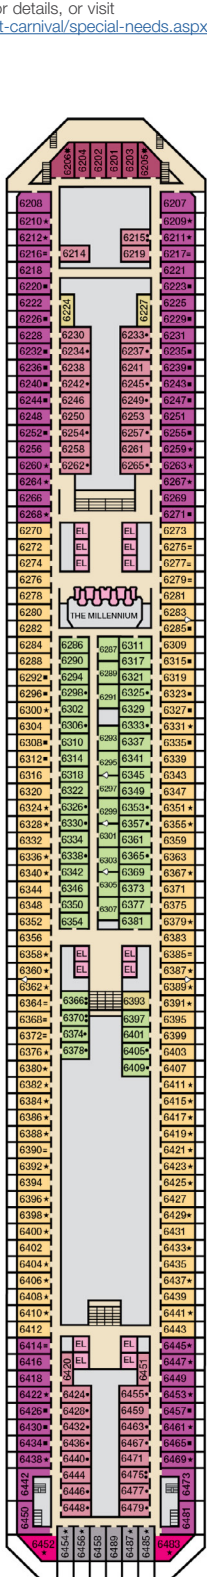

ACCOMMODATIONS SYMBOL LEGEND

- ▲ Twin Bed and Single Sofa Bed
- ★ 2 Twin Beds (convert to King) and Single Sofa Bed
- 2 Twin Beds (convert to King) and 1 Upper Pullman
- ⋮ 2 Twin Beds (convert to King) and 2 Upper Pullmans
- 2 Twin Beds (convert to King), Single Sofa Bed and 1 Upper Pullman
- † 2 Twin Beds (convert to King) and Double Sofa Bed

CATEGORIES

- 1A Interior Upper/Lower
- PT Porthole
- 4A 4B 4C 4D 4E 4F 4G 4H Interior
- 4J Interior with Picture Window (obstructed views)
- 6A 6B 6C Ocean View
- 6J Scenic Ocean View
- 6K Scenic Grand Ocean View
- 8A 8B 8C 8D 8E 8F Balcony
- 8M 8N Aft-View Extended Balcony
- 9B Premium Balcony
- 9C Premium Vista Balcony
- 9S Junior Suite
- 0S Ocean Suite
- 6S Grand Suite
- CS Captain's Suite

Gross Tonnage: 110,000 Length: 952 Feet Beam: 116 Feet
Cruising Speed: 21 Knots Guest Capacity: 2,980 (Double Occupancy)
Total Staff: 1,150 Registry: Panama

Riviera • Deck 1

Main • Deck 2

Lobby • Deck 3

Atlantic • Deck 4

Promenade • Deck 5

Upper • Deck 6

Empress • Deck 7

Verandah • Deck 8

Lido • Deck 9

Panorama • Deck 10

Forward Spa • Deck 11

Sky • Deck 14