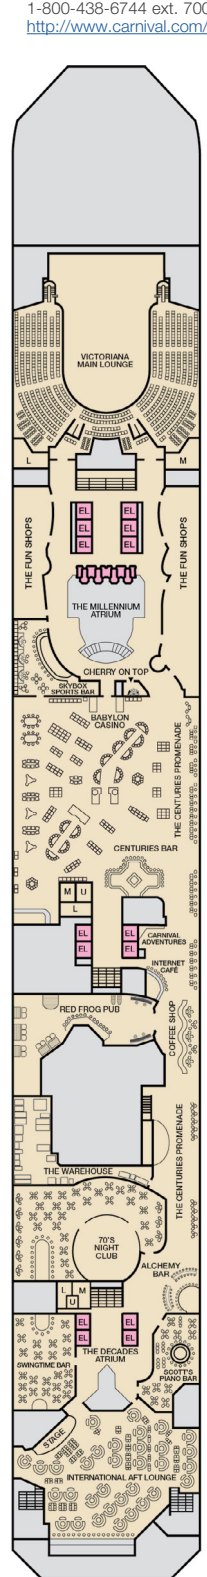

ACCOMMODATIONS SYMBOL LEGEND

- ▲ Twin Bed and Single Sofa Bed
- ★ 2 Twin Beds (convert to King) and Single Sofa Bed
- 2 Twin Beds (convert to King) and 1 Upper Pullman
- ⋮ 2 Twin Beds (convert to King) and 2 Upper Pullmans
- 2 Twin Beds (convert to King), Single Sofa Bed and 1 Upper Pullman
- † 2 Twin Beds (convert to King) and Double Sofa Bed

- ▷ 2 Twin Beds (convert to King), Double Sofa Bed and 1 Lower Pullman
- ≡ 2 Twin Beds (convert to King), Single Sofa Bed with Convertible Bunk
- ◆ Stateroom with 2 Porthole Windows
- ◁ Connecting staterooms (ideal for families and groups of friends)

CATEGORIES

- 1A Interior Upper/Lower
- PT Porthole
- 4A 4B 4C 4D 4E 4F 4G 4H Interior
- 4J Interior with Picture Window (obstructed views)
- 6A 6B 6C Ocean View
- 6J Scenic Ocean View
- 6K Scenic Grand Ocean View
- 8A 8B 8C 8D 8E 8F Balcony
- 8M 8N Aft-View Extended Balcony
- 9B Premium Balcony
- 9C Premium Vista Balcony
- 9S Junior Suite
- 0S Ocean Suite
- 6S Grand Suite
- CS Captain's Suite

Gross Tonnage: 110,000 Length: 952 Feet Beam: 116 Feet
Cruising Speed: 21 Knots Guest Capacity: 2,980 (Double Occupancy)
Total Staff: 1,150 Registry: Panama

Riviera • Deck 1

Main • Deck 2

Lobby • Deck 3

Atlantic • Deck 4