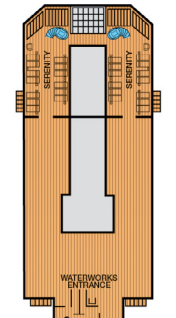

Gross Tonnage: 110,000 Length: 952 Feet Beam: 116 Feet
Cruising Speed: 21 Knots Guest Capacity: 2,980 (Double Occupancy)
Total Staff: 1,150 Registry: Panama

Riviera • Deck 1

Main • Deck 2

Lobby • Deck 3

Atlantic • Deck 4

Promenade • Deck 5

Upper • Deck 6

Empress • Deck 7

Verandah • Deck 8

Lido • Deck 9

Panorama • Deck 10

Forward Spa • Deck 11

Sky • Deck 14

Forward Sun • Deck 12

Aft Sun • Deck 12