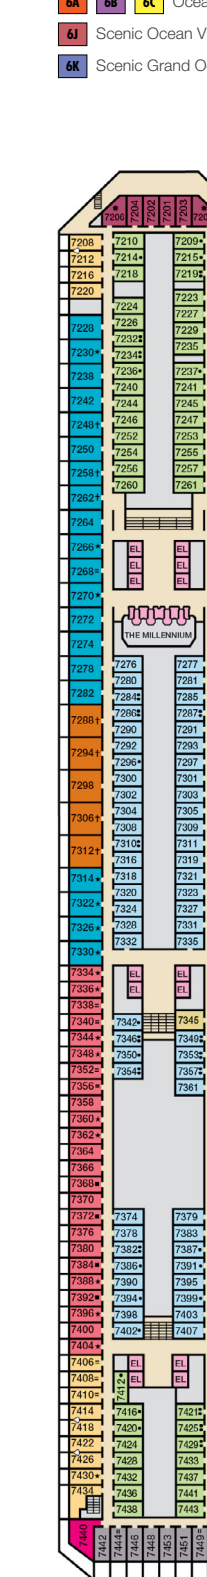

- ▷ 2 Twin Beds (convert to King), Double Sofa Bed and 1 Lower Pullman
- ≡ 2 Twin Beds (convert to King), Single Sofa Bed with Convertible Bunk
- ◆ Stateroom with 2 Porthole Windows
- ◁ Connecting staterooms (ideal for families and groups of friends)

CATEGORIES

- 1A Interior Upper/Lower
- PT Porthole
- 4A 4B 4C 4D 4E 4F 4G 4H Interior
- 4J Interior with Picture Window (obstructed views)
- 6A 6B 6C Ocean View
- 6J Scenic Ocean View
- 6K Scenic Grand Ocean View
- 8A 8B 8C 8D 8E 8F Balcony
- 8M 8N Aft-View Extended Balcony
- 9B Premium Balcony
- 9C Premium Vista Balcony
- 9S Junior Suite
- 0S Ocean Suite
- 6S Grand Suite
- CS Captain's Suite

Gross Tonnage: 110,000 Length: 952 Feet Beam: 116 Feet
Cruising Speed: 21 Knots Guest Capacity: 2,980 (Double Occupancy)
Total Staff: 1,150 Registry: Panama

Riviera • Deck 1

Main • Deck 2

Lobby • Deck 3

Atlantic • Deck 4

Promenade • Deck 5

Upper • Deck 6

Empress • Deck 7

Verandah • Deck 8

Lido • Deck 9

Panorama • Deck 10

Forward Spa • Deck 11

Sky • Deck 14