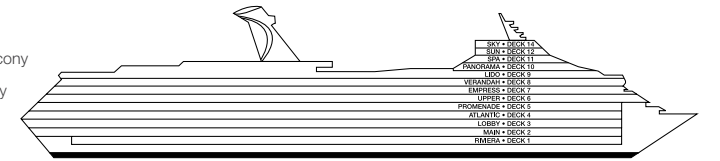

ACCOMMODATIONS SYMBOL LEGEND

- ▲ Twin Bed and Single Sofa Bed
- ★ 2 Twin Beds (convert to King) and Single Sofa Bed
- 2 Twin Beds (convert to King) and 1 Upper Pullman
- ⋮ 2 Twin Beds (convert to King) and 2 Upper Pullmans
- 2 Twin Beds (convert to King), Single Sofa Bed and 1 Upper Pullman
- † 2 Twin Beds (convert to King) and Double Sofa Bed

Gross Tonnage: 110,000 Length: 952 Feet Beam: 116 Feet
Cruising Speed: 21 Knots Guest Capacity: 2,980 (Double Occupancy)
Total Staff: 1,150 Registry: Panama

Riviera • Deck 1

Main • Deck 2

Lobby • Deck 3

Atlantic • Deck 4