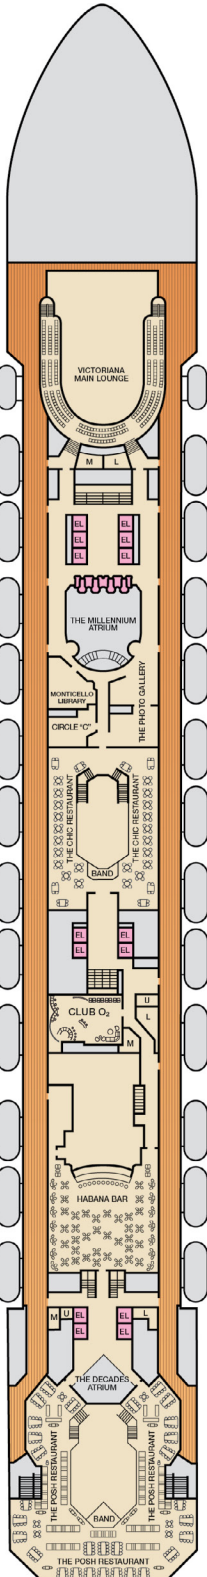

ACCOMMODATIONS SYMBOL LEGEND

- ▲ Twin Bed and Single Sofa Bed
- ★ 2 Twin Beds (convert to King) and Single Sofa Bed
- 2 Twin Beds (convert to King) and 1 Upper Pullman
- ⋮ 2 Twin Beds (convert to King) and 2 Upper Pullmans
- 2 Twin Beds (convert to King), Single Sofa Bed and 1 Upper Pullman
- † 2 Twin Beds (convert to King) and Double Sofa Bed

- ▷ 2 Twin Beds (convert to King), Double Sofa Bed and 1 Lower Pullman
- ≡ 2 Twin Beds (convert to King), Single Sofa Bed with Convertible Bunk
- ◆ Stateroom with 2 Porthole Windows
- ◁ Connecting staterooms (ideal for families and groups of friends)

CATEGORIES

- 1A Interior Upper/Lower
- PT Porthole
- 4A 4B 4C 4D 4E 4F 4G 4H Interior
- 4J Interior with Picture Window (obstructed views)
- 6A 6B 6C Ocean View
- 6J Scenic Ocean View
- 6K Scenic Grand Ocean View
- 8A 8B 8C 8D 8E 8F Balcony
- 8M 8N Aft-View Extended Balcony
- 9B Premium Balcony
- 9C Premium Vista Balcony
- 9S Junior Suite
- 0S Ocean Suite
- 6S Grand Suite
- CS Captain's Suite

Gross Tonnage: 110,000 Length: 952 Feet Beam: 116 Feet
Cruising Speed: 21 Knots Guest Capacity: 2,980 (Double Occupancy)
Total Staff: 1,150 Registry: Panama

Riviera • Deck 1

Main • Deck 2

Lobby • Deck 3

Atlantic • Deck 4